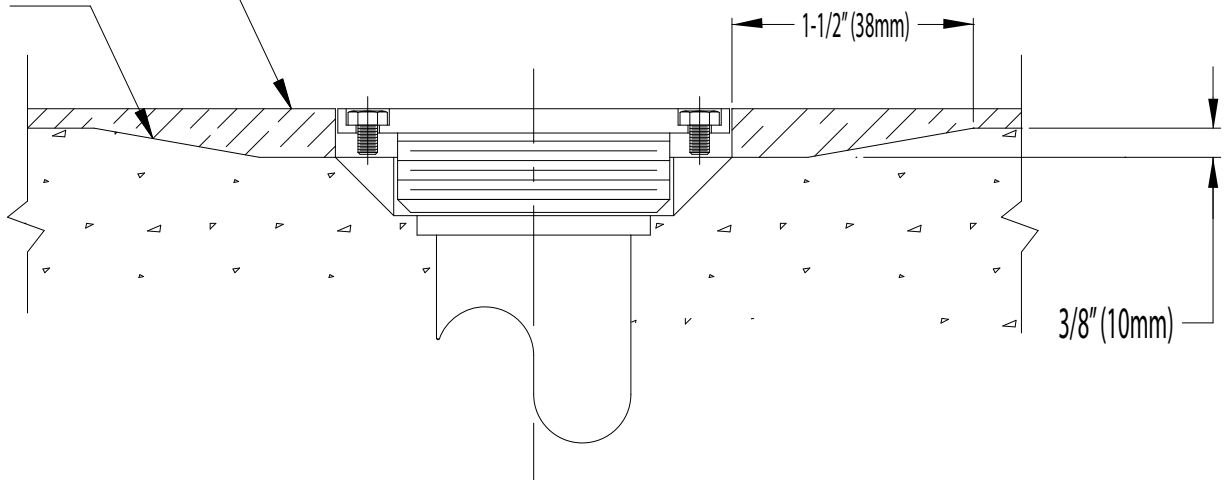

ACCELERA FLOORING

KEYED EDGE

DUR-A-FLEX
INNOVATION FROM THE FLOOR UP

www.dur-a-flex.com

860-528-9838

TITLE

ACCELERA C, Q, B, HC, HQ, HB
DRAIN DETAIL

DATE

6 / 15

SCALE

NTS

DWG NO.

AF-14

PROJECT