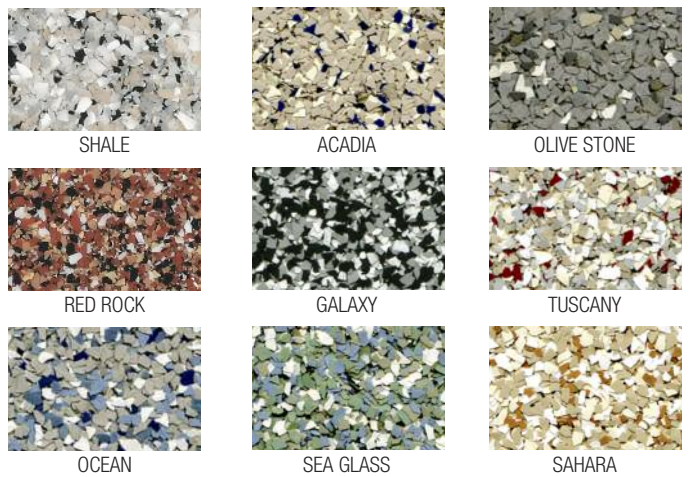

Quartz Blends

Earthstone Blends

Available in macro size only.

Macro Chip Blends

Micro Chip Blends

No one makes it easier to select, specify and install high performance flooring systems than Dur-A-Flex. Every step of the way, you'll experience superior customer service, professionalism and expertise as well as finely tuned processes—all the essentials which contribute to a solid business relationship.