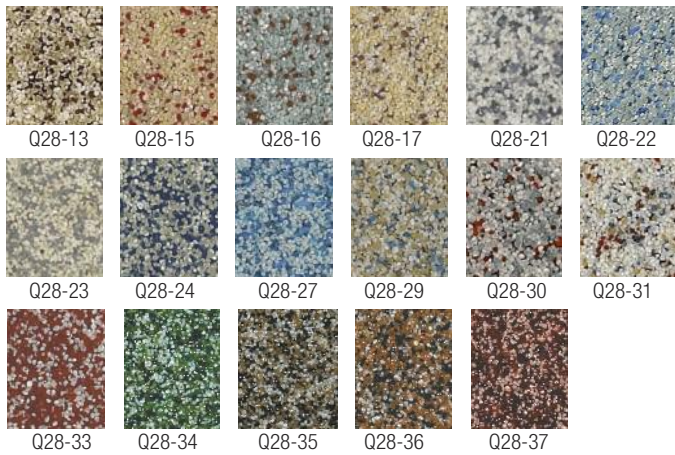

Quartz Blends