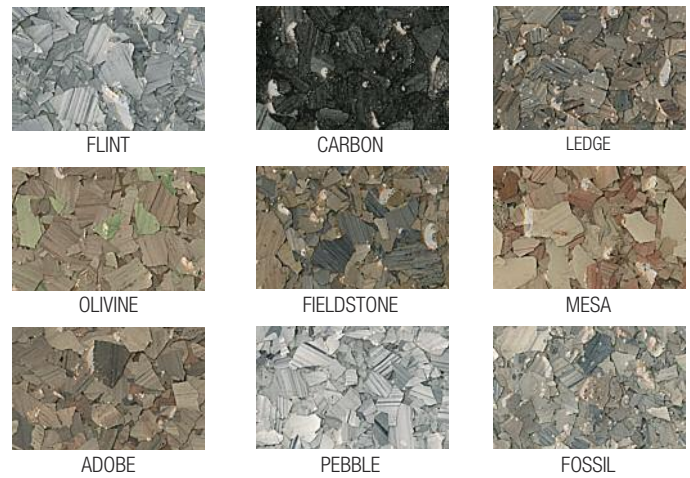

The samples shown are only close approximations and should not be used for specification purposes. Contact Dur-A-Flex, Inc. to obtain actual samples for best color selection.

Accelera® flooring systems are available in decorative options including standard and custom vinyl and quartz blends.

Quartz Blends

Earthstone Blends

Available in macro size only.

Macro Chip Blends

Micro Chip Blends

No one makes it easier to select, specify and install high performance flooring systems than Dur-A-Flex. Every step of the way, you'll experience superior customer service, professionalism and expertise as well as finely tuned processes—all the essentials which contribute to a solid business relationship.